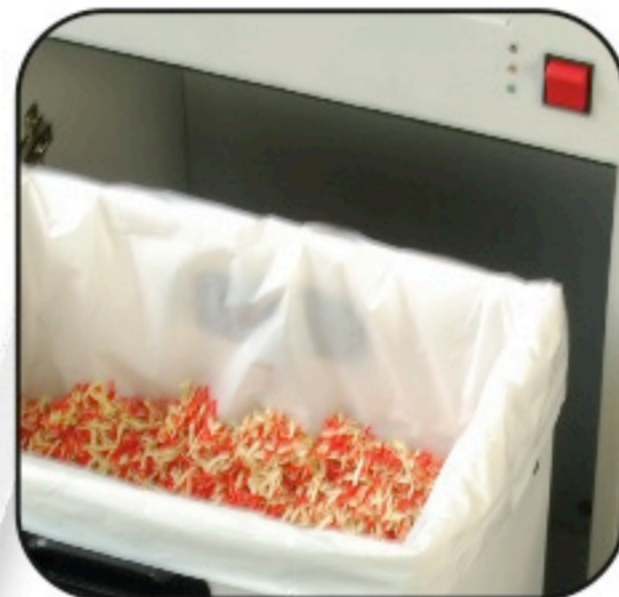

roto

500 Series

The Roto 500 is ideal for the medium-size office. It features a removable waste basket and a high performance solid steel cutting head, making it a very durable and long-lasting mid-range model.

Features:

- Auto Start/Stop
- Dustproof Enclosure
- Removable 17 Gallon Plastic Waste Bin
- Castors for flexible use
- Hardened Steel Cutting Shafts, Built to Last

pictured: 500

Model No.	Security Level	Shred Size	Entry Width	Sheet Capacity*	Bin Capacity (gallon)	Dimensions (w x d x h)	Weight (lbs.)
500 SC-0	S2	7/32"	10.25"	33	17	19.3" x 15" x 34.7"	99
500 SC-1	S2	5/32"	10.25"	28	17	19.3" x 15" x 34.7"	99
500 CC-3	S3	5/32" x 1 1/10"	10.25"	18	17	19.3" x 15" x 34.7"	99
500 CC-4	S4	1/16" x 5/8"	10.25"	13	17	19.3" x 15" x 34.7"	99