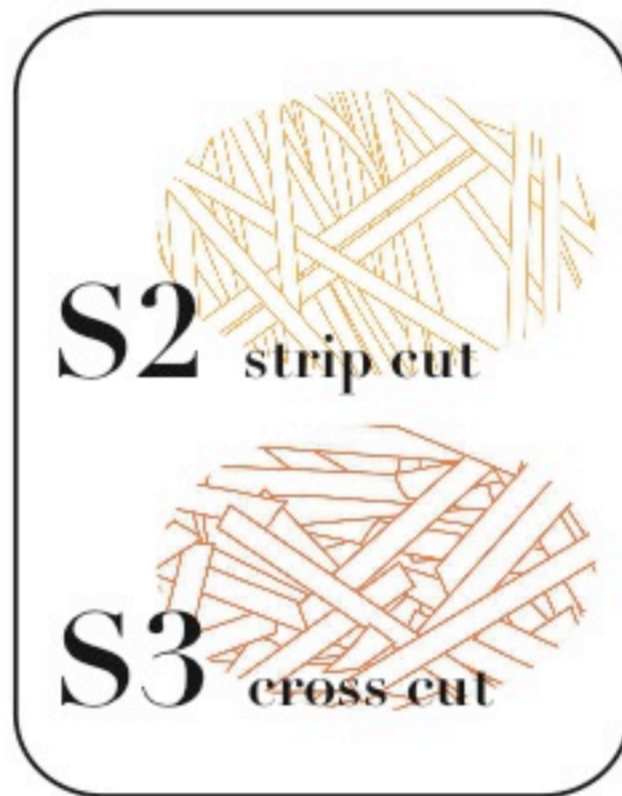

roto

500 Series

The Roto 500 is ideal for the medium-size office. It features a removable waste basket and a high performance solid steel cutting head, making it a very durable and long-lasting mid-range model.

Features:

- Auto Start/Stop
- Dustproof Enclosure
- Removable 17 Gallon Plastic Waste Bin
- Castors for flexible use
- Hardened Steel Cutting Shafts, Built to Last

pictured: 500

Model No.	Security Level	Shred Size	Entry Width	Sheet Capacity*	Bin Capacity (gallon)	Dimensions (w x d x h)	Weight (lbs.)
500 SC-0	S2	7/32"	10.25"	33	17	19.3" x 15" x 34.7"	99
500 SC-1	S2	5/32"	10.25"	28	17	19.3" x 15" x 34.7"	99
500 CC-3	S3	5/32" x 1 1/10"	10.25"	18	17	19.3" x 15" x 34.7"	99
500 CC-4	S4	1/16" x 5/8"	10.25"	13	17	19.3" x 15" x 34.7"	99