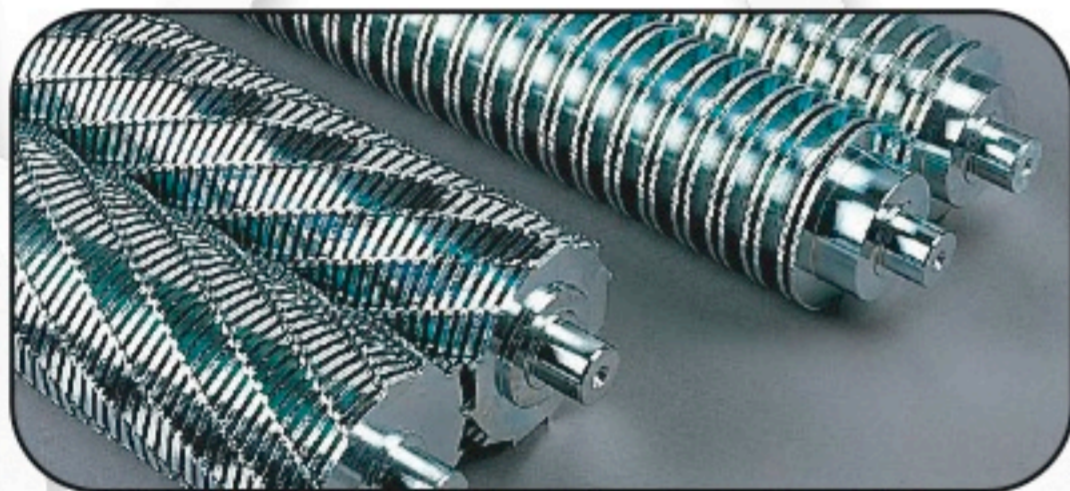

roto

500 Series

The Roto 500 is ideal for the medium-size office. It features a removable waste basket and a high performance solid steel cutting head, making it a very durable and long-lasting mid-range model.

Features:

- Auto Start/Stop
- Dustproof Enclosure
- Removable 17 Gallon Plastic Waste Bin
- Castors for flexible use
- Hardened Steel Cutting Shafts, Built to Last

pictured: 500

Model No.	Security Level	Shred Size	Entry Width	Sheet Capacity*	Bin Capacity (gallon)	Dimensions (w x d x h)	Weight (lbs.)
500 SC-0	S2	7/32"	10.25"	33	17	19.3" x 15" x 34.7"	99
500 SC-1	S2	5/32"	10.25"	28	17	19.3" x 15" x 34.7"	99
500 CC-3	S3	5/32" x 1 1/10"	10.25"	18	17	19.3" x 15" x 34.7"	99
500 CC-4	S4	1/16" x 5/8"	10.25"	13	17	19.3" x 15" x 34.7"	99